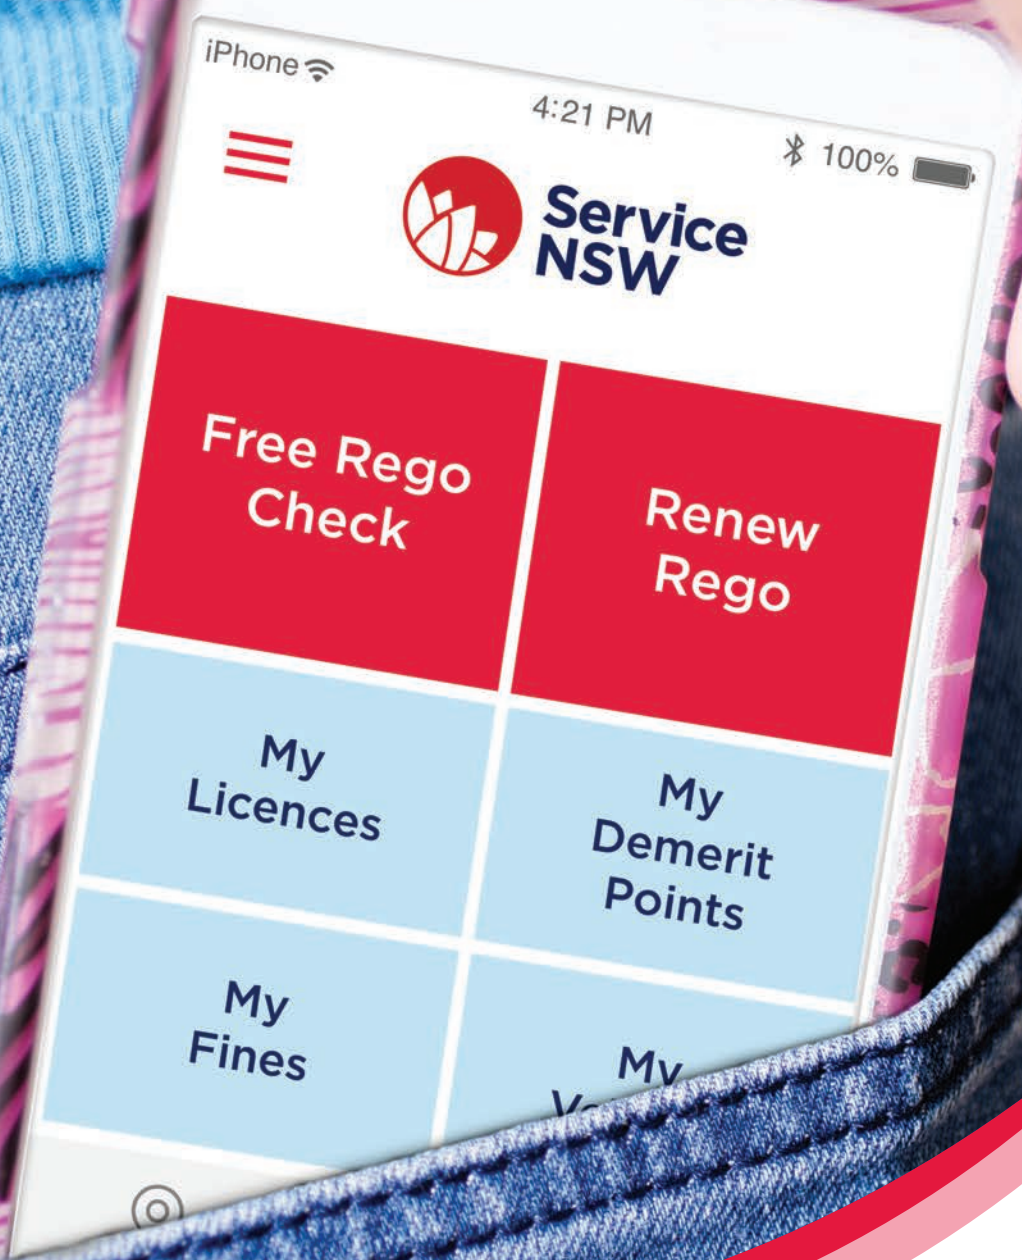

FACT SHEET

DIGITAL LICENCES

Always with you

Digital licences

FACT SHEET

Digital Licences are now available.

The launch of the digital licence platform means you can now access NSW government licences and permits digitally using your mobile phone or tablet device. The first licences to become available are:

- Recreational Fishing Fee
- Responsible Service of Alcohol (RSA) Competency Card
- Responsible Conduct of Gambling (RCG) Competency Card

Whenever you have your phone, you have your digital licence.

Digital licences are available on an opt-in basis, you will still receive a physical licence or permit. When asked to display your licence or permit, you will have the choice to provide either your physical card or digital licence.

We will continue to introduce more licence types over time, with the digital Driver Licence on track to be ready in 2019.

The digital licencing platform offers customers a convenient, secure, 'always there' solution. To access a digital licence, customers simply need to follow these steps:

When you login all of your licences will appear as follows:

The digital licence will be green if it is current or dark grey if it is expired.

The blue banner will cycle between a unique six digit security code and the issuing authority's logo: