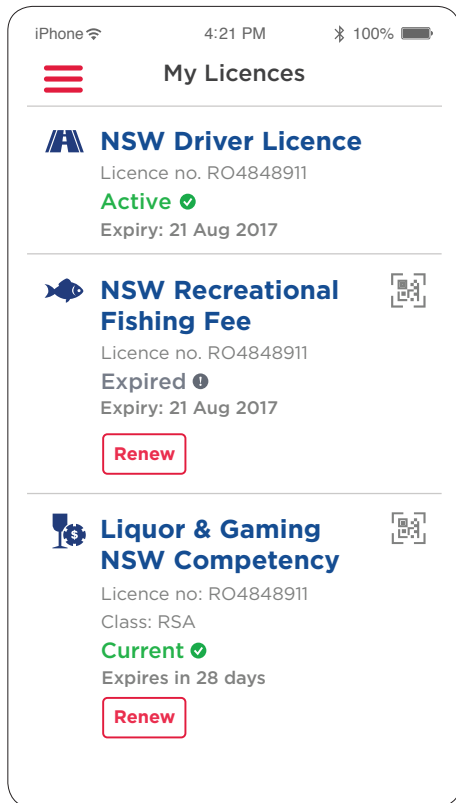

Digital licences FACT SHEET

When you login all of your licences will appear as follows: