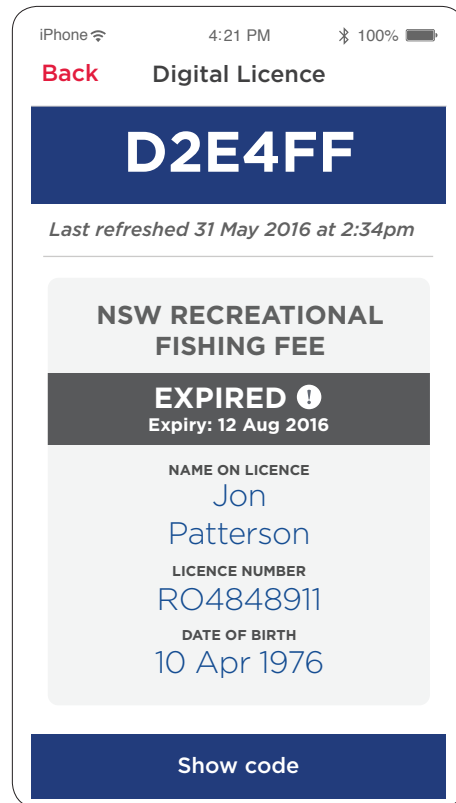

- Recreational Fishing Fee
- Responsible Service of Alcohol (RSA) Competency Card
- Responsible Conduct of Gambling (RCG) Competency Card

Whenever you have your phone, you have your digital licence.

Digital licences are available on an opt-in basis, you will still receive a physical licence or permit. When asked to display your licence or permit, you will have the choice to provide either your physical card or digital licence.

02 DOWNLOAD

Download the Service NSW app for iOS or Android to your phone or tablet. If you already have it, simply update to the latest version.

03 ACCESS

On the app select the 'My Licences' tab. For security you will need to create a four digit passcode, which you will be required to enter each time you access your digital licences.

04 GOT IT!

You can now view all your current licences. Digital versions of your active licences will be indicated by the 'Digital icon' displayed on the right-hand side of the licence screen.

Digital licences FACT SHEET

When you login all of your licences will appear as follows:

The digital licence will be green if it is current or dark grey if it is expired.

The blue banner will cycle between a unique six digit security code and the issuing authority's logo: